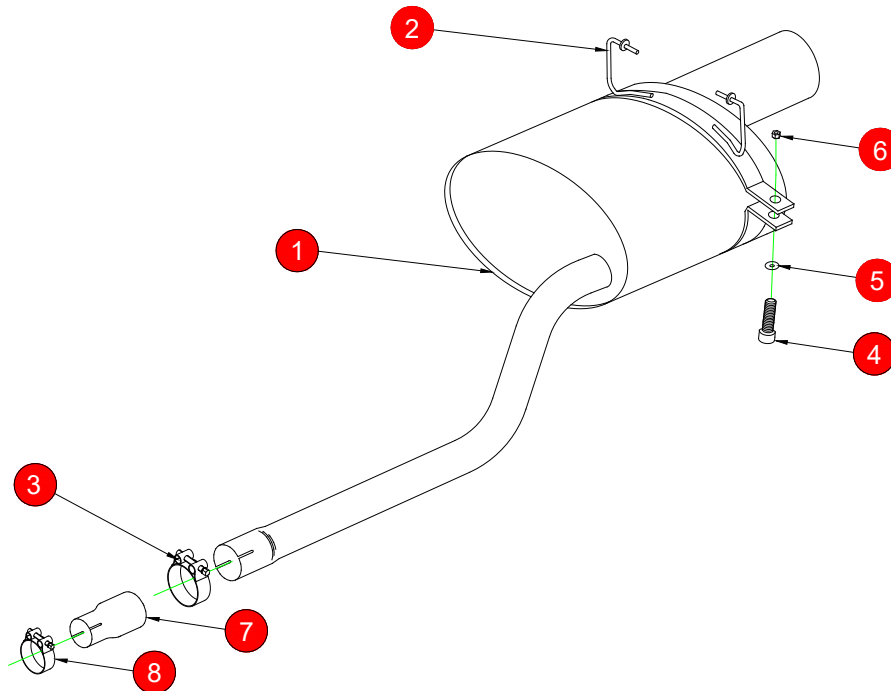

CAR	Mini Cooper/One 1.6 R50	PART NO.	SMNB001
YEAR	01-06	FIT KITS	061 FK
NOTES	Where not supplied use original fittings.	FEATURES	Pipe diameter:- 50.8mm/2"

NO.	PART NO.	DESCRIPTION	QTY
1	462BM39	Rear Silencer	1
2	493BM	Band Clamp	1
Fit Kit			
3	Z016.10002	51-55mm Clamp	1
4	Z017.10050	M8 x 35mm Hex Bolt	1
5	Z017.10831	M8 x 17mm Washer	1
6	Z017.10063	M8 Nut	1
7	AD21	Adaptor 50.8mm - 42.5mm	1
8	Z016.10008	43-47mm Clamp	1

E-MARK	N/A
DATE	05/08/21
ISSUE	01
AUTHORISED	M.Ydlibi

NOTE: ENSURE SCORPION SYSTEM IS CLEAR OF MOVING PARTS AND ALL ORIGINAL FUNCTIONS WORK CORRECTLY.